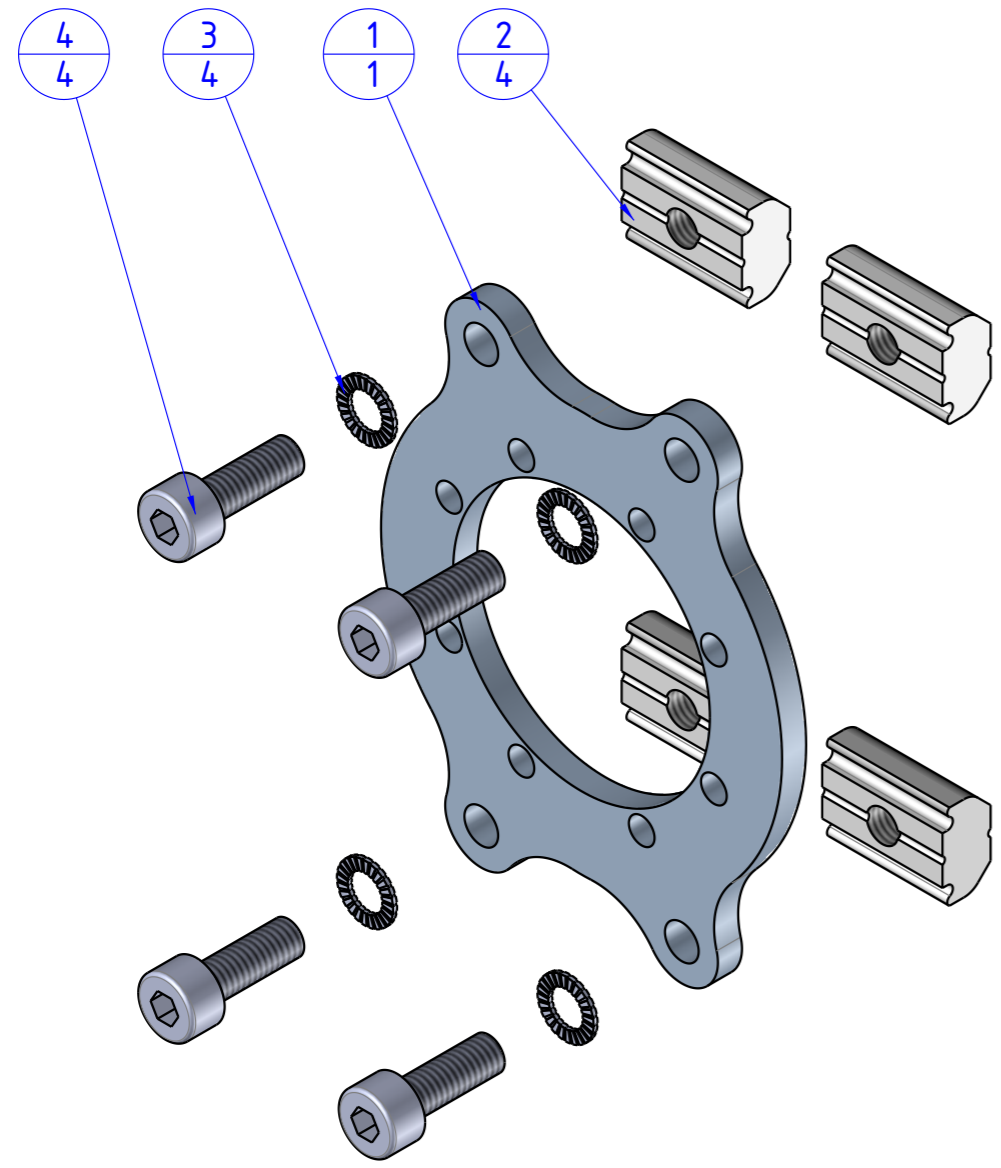

THE PROPERTY OF THE DRAWING IS ESTABLISHED BY LAW. IT IS FORBIDDEN TO PRODUCE OR SHOW IT TO THIRD PART. WITHOUT A WRITTEN AGREEMENT.

Item	Name	Q.ty
1	CUSL.50.I	1
2	GWP.4U	4
3	R.4.SCH	4
4	V.TCE4x12	4

Format A3
UNI 936-76

 FPS FPSERVICES AUTOMATION			DESIGNED FROM FPS Automation	REVIEW A
GENERAL TOLERANCE UNI - ISO 2768 CLASSE f	DESCRIPTION CA.CUSL.50.I	DATE 13/04/2021	WEIGHT 0,063kg	CODE CA.CUSL.50.I