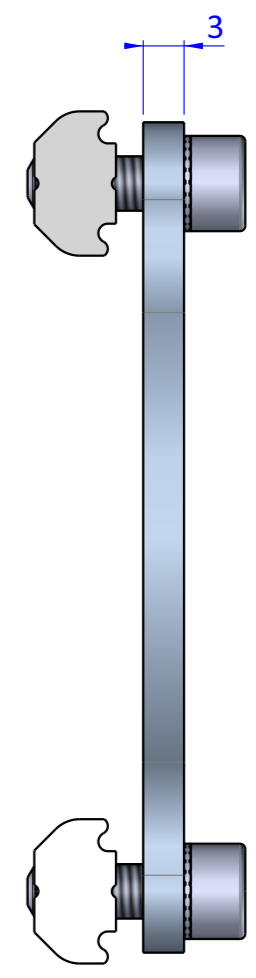

THE PROPERTY OF THE DRAWING IS ESTABLISHED BY LAW. IT IS FORBIDDEN TO PRODUCE OR SHOW IT TO THIRD PART. WITHOUT A WRITTEN AGREEMENT.

Item	Name	Q.ty
1	CUSL.50.I	1
2	GWP.4U	4
3	R.4.SCH	4
4	V.TCE4x12	4

Format A3
UNI 936-76

 FPS FPSERVICES AUTOMATION			DESIGNED FROM FPS Automation	REVIEW A
GENERAL TOLERANCE UNI - ISO 2768 CLASSE f	DESCRIPTION CA.CUSL.50.I	DATE 13/04/2021	WEIGHT 0,063kg	CODE CA.CUSL.50.I