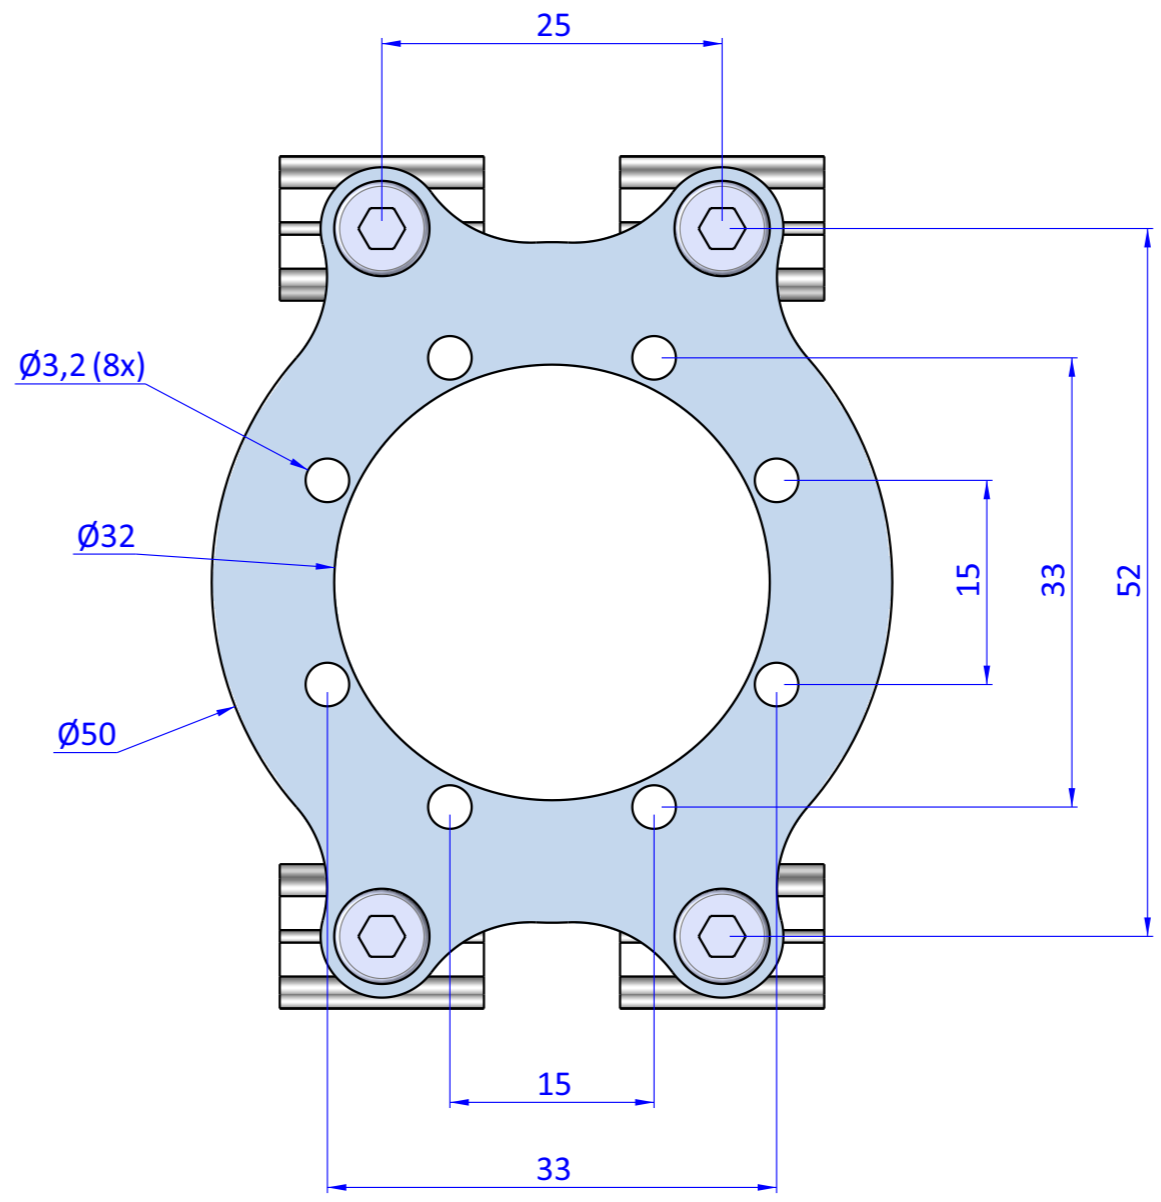

THE PROPERTY OF THE DRAWING IS ESTABLISHED BY LAW. IT IS FORBIDDEN TO PRODUCE OR SHOW IT TO THIRD PART. WITHOUT A WRITTEN AGREEMENT.

Item	Name	Q.ty
1	CUSL.50.I	1
2	GWP.4U	4
3	R.4.SCH	4
4	V.TCE4x12	4

Format A3
UNI 936-76

 FPS FPSERVICES AUTOMATION			DESIGNED FROM FPS Automation	REVIEW A
GENERAL TOLERANCE UNI - ISO 2768 CLASSE f	DESCRIPTION CA.CUSL.50.I	DATE 13/04/2021	WEIGHT 0,063kg	CODE CA.CUSL.50.I